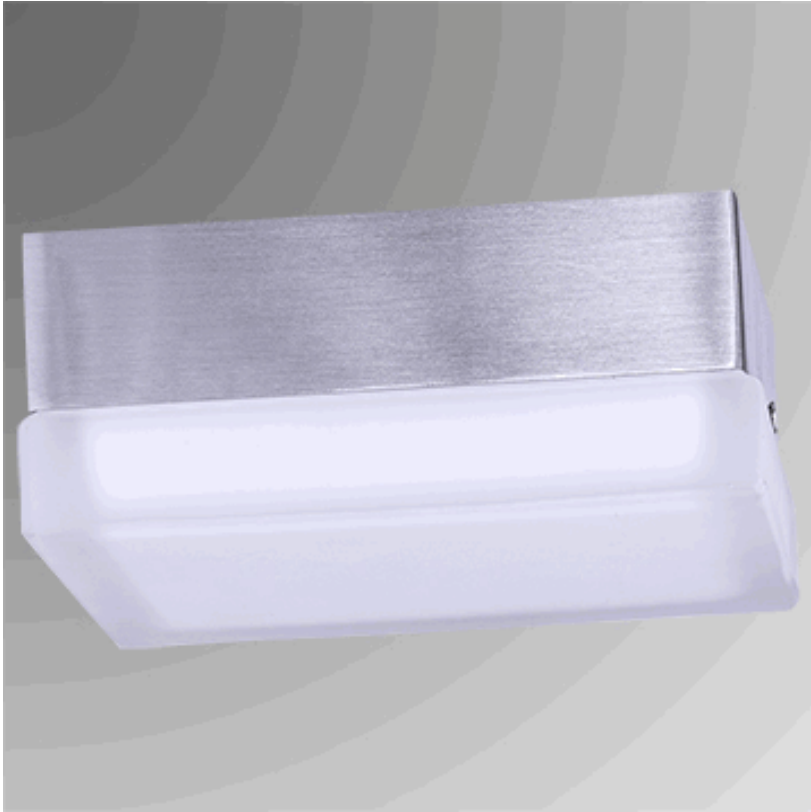

Lamp Specifications

3993C-LED

ARKANSAS LIGHTING
S T A Y I L L U M I N A T E D

5-7/8" Square Brushed Nickel Ceiling Fixture, 16 Watt LED, direct wired, with Frosted Glass.

Lamp Dimensions: 5-7/8"W, 5-7/8"D

Lamp Finish: Brushed Nickel

Switch: NA

Bulb Wattage: Integrated 16 Watt LED

Cordset: direct wired

Socket: LED

Base: NA

Extension:

Shade Part Number: NA