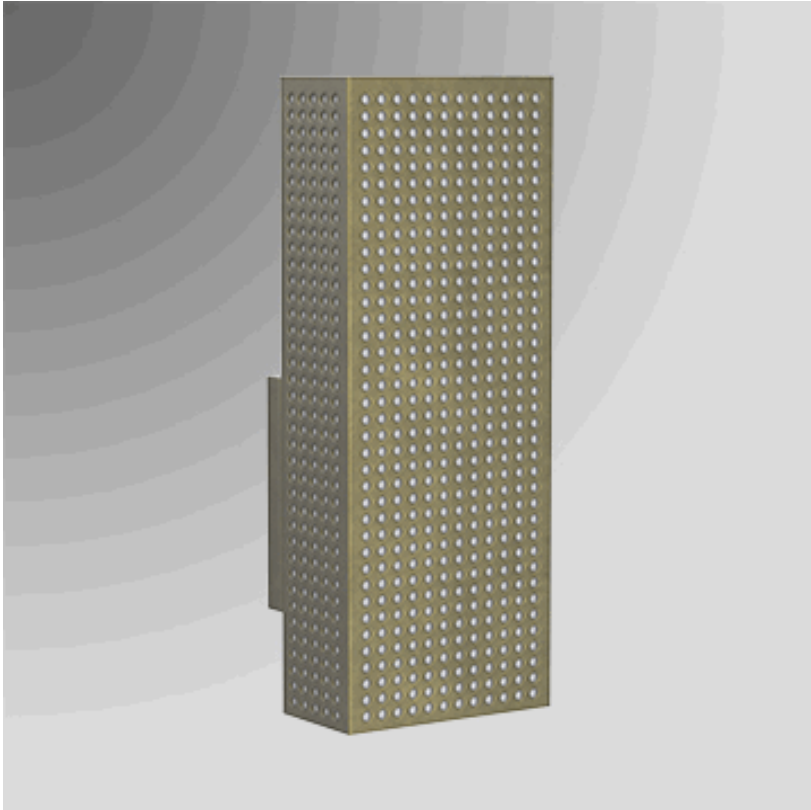

# Lamp Specifications

## 4164C-E26

ARKANSAS LIGHTING  
S T A Y I L L U M I N A T E D

16"H Sungold Metal Mesh Wall Sconce, one medium base socket, direct wired, with Frosted White Acrylic diffuser behind metal screen. Recommend 1100 lumen LED bulb. 6"W, 16"H, 4"D

Lamp Dimensions:	6"W, 16"H, 4"D	Shade Part Number:	NA
Lamp Finish:	Sungold	Shade Material:	Metal Mesh
Switch:	NA	Shade Dimensions:	NA
Bulb Wattage:	Recommend one 1100 lumen LED bulb, max rating 14 watt CFL	Harp:	NA
Cordset:	direct wired, round universal mounting bracket is 5.5" from bottom of fixture for junction box mount	Miscellaneous:	with frosted white acrylic diffuser behind metal. Rated UL damp location.
Socket:	medium base	Options:	
Base:	6"H, 6"W		
Extension:	4"D		