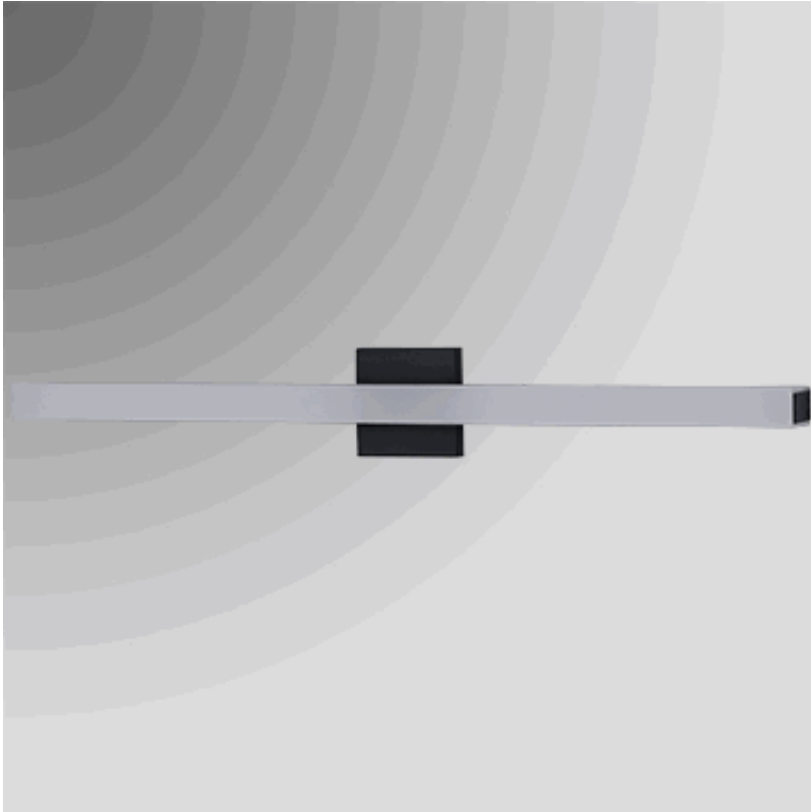

# Lamp Specifications

## 4208V-32-LED

ARKANSAS LIGHTING  
S T A Y I L L U M I N A T E D

32"W Vanity shown in Matte Black

---

Lamp Dimensions:	32"W, 4.25"H, 3"D	Shade Part Number:	NA
Lamp Finish:	Matte Black	Shade Material:	NA
Switch:	NA	Shade Dimensions:	NA
Bulb Wattage:	Integrated LED 21 watt, 1680 lumens, 3000K, 90CRI	Harp:	NA
Cordset:	direct wired	Miscellaneous:	with White Frosted Acrylic Diffuser
Socket:	LED	Options:	
Base:	4.25" Square		
Extension:	3"		