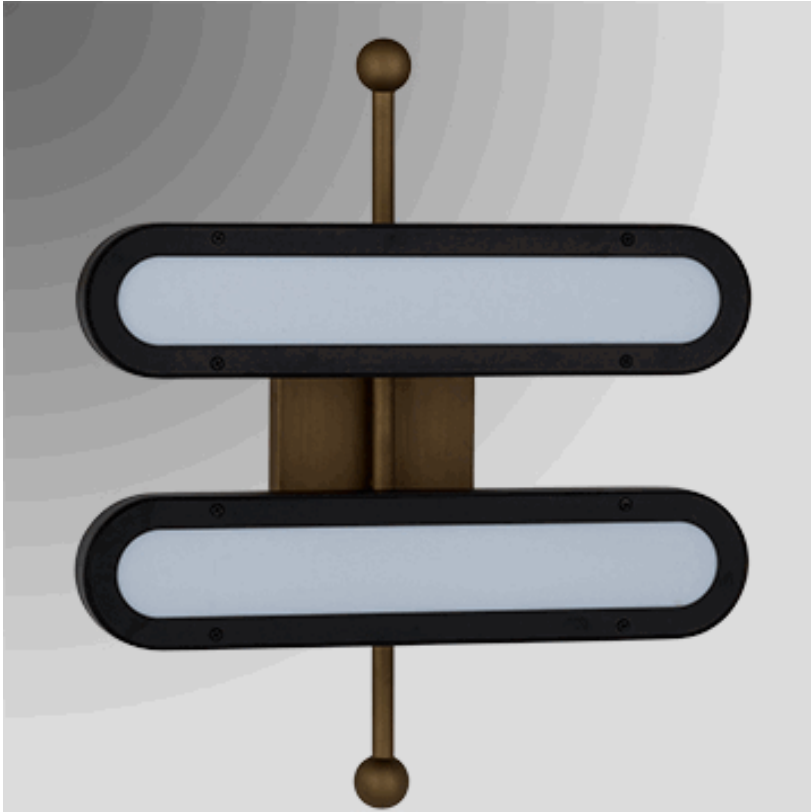

# Lamp Specifications

## 6773S-LED

ARKANSAS LIGHTING  
S T A Y I L L U M I N A T E D

21"H Integrated LED Wall Lamp shown in Burnished Brass with White Frosted Glass Diffusers.

Lamp Dimensions: 18"W, 21"H, 5.5"D

Lamp Finish: Burnished Brass

Switch: NA

Bulb Wattage: Integrated LED, two 10 watt LED, 2000 lumens, 2700K, 90CRI

Cordset: direct wired

Socket: LED

Base: 3-7/8"W, 5.5"H

Extension: 5.5"D

Shade Part Number: NA

Shade Material: NA