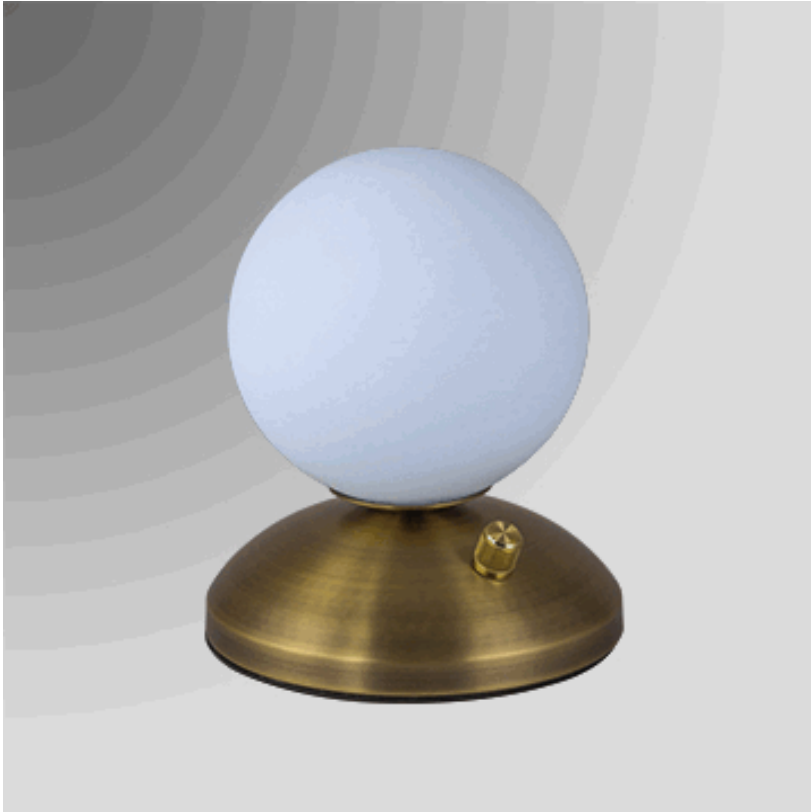

Lamp Specifications

6790T

ARKANSAS LIGHTING
S T A Y I L L U M I N A T E D

7"H Table Lamp shown in Brushed Brass with Milk White Glass Globe.

Lamp Dimensions:	7"H	Shade Part Number:	NA
Lamp Finish:	Brushed Brass	Shade Material:	Milk White Glass
Switch:	dimmerr switch	Shade Dimensions:	5" diameter
Bulb Wattage:	Recommend 4 watt JCD LED G9 bulb	Harp:	NA
Cordset:	8' Silver 45° cord	Miscellaneous:	
Socket:	G9	Options:	
Base:	6"W		
Extension:			