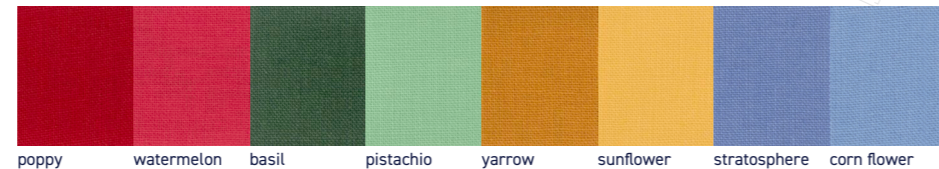

Shade materials

+ 294 more