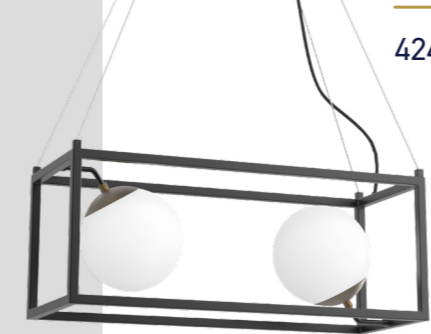

FULLY *customized*

4240P

[CUSTOM *built in*]
AS LITTLE AS 6 WEEKS

Our custom manufacturing capabilities are virtually without limit.