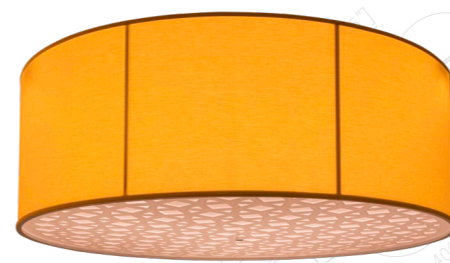

[ BUILT IN *the USA* ]  
WITH NO MINIMUM ORDER

Shade materials

+ 294 more

Finishes

+ 36 more

[ Request your quote today ]  
**800.437.7656**

PT313112

PLED-606020