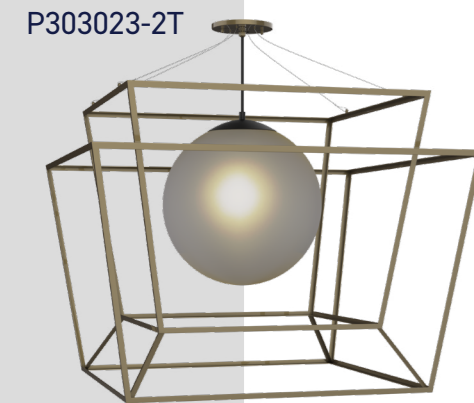

## CUSTOM *pendants*

GET A CUSTOM PENDANT WITH DOMESTIC TURNAROUND TIMES

IDEAS *and inspiration*

P484815-5T

P303023-2T

[ CUSTOM *quotes* ]  
IN ONE WEEK

P384830-DL

[ IF YOU CAN *dream it* ]  
WE CAN BUILD IT