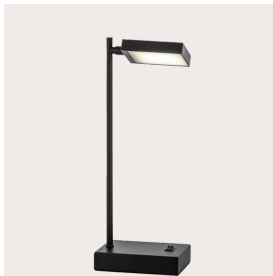

ARKANSAS LIGHTING

S T A Y I L L U M I N A T E D

7180T
GR-200 King Table Lamp

7256D-LED
GR-201 Queen Headboard Sconce

4603C-22-LED
GR-202 King Headboard Sconce

7163FKD
GR-203 Floor Lamp

4604V-LED
GR-204 Vanity Fixture

7164T-LED
GR-205 Studio Suite Task Lamp

4348C-15-BK
GR-250 Entry Ceiling Fixture

4348C-15-BK
GR-251 Bath Ceiling Fixture

7257E0UC-LED
GR-252 Task Lamp

4019C-BK
PA-200 Corridor Flush Mount

4642P-BK
PA-201 Lobby Pendant

4677C
PA-253 Lobby Flush Mount Fixture

7266T-LED-BK-BD
PA-254 Task Lamp, Dual Height

4680P-BK
PA-255 Pendant @ Flex Nook

Arkansas Lighting is a required lighting manufacturer for Hampton Kinetic.