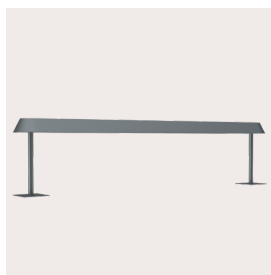

4643C-LED
PA-202 Lobby Wall Sconce

4679P
PA-203 Pantry Pendant

4681P
PA-204 Flex Seating Pendant

4676C
PA-250 Corridor Sconce

4678C
PA-251 Corridor Flush Mount

4679P-3
PA-252 Breakfast Renovation Fixture

4677C
PA-253 Lobby Flush Mount Fixture