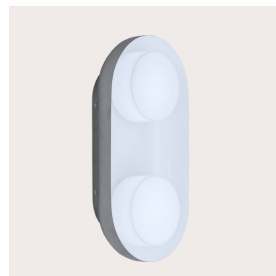

ARKANSAS LIGHTING

S T A Y I L L U M I N A T E D

7149T
GR-200 King Table Lamp

7256D-LED
GR-201 Queen Headboard Sconce

4603C-22-LED
GR-202 King Headboard Sconce

7163FKD
GR-203 Floor Lamp

4604V-LED
GR-204 Vanity Fixture

7164T-LED
GR-205 Studio Suite Task Lamp

4348C-15-KZ
GR-250 Entry Ceiling Fixture

4348C-15-KZ
GR-251 Bath Ceiling Fixture

7257E0UC-LED
GR-252 Task Lamp

4019C-KZ
PA-200 Corridor Flush Mount

4642P
PA-201 Lobby Pendant

7266T-LED-BD
PA-254 Task Lamp, Dual Height

4680P
PA-255 Pendant @ Flex Nook

Arkansas Lighting is a required lighting manufacturer for Hampton Scenic.