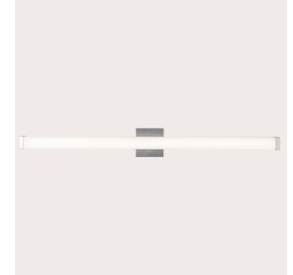

ARKANSAS LIGHTING

S T A Y I L L U M I N A T E D

7149T
GR-200 King Table Lamp

7256D-LED
GR-201 Queen Headboard Sconce

4603C-22-LED
GR-202 King Headboard Sconce

7163FKD
GR-203 Floor Lamp

4604V-LED
GR-204 Vanity Fixture

7164T-LED
GR-205 Studio Suite Task Lamp

4348C-15-KZ
GR-250 Entry Ceiling Fixture

4348C-15-KZ
GR-251 Bath Ceiling Fixture

7257E0UC-LED
GR-252 Task Lamp

4019C-KZ
PA-200 Corridor Flush Mount

4642P
PA-201 Lobby Pendant

7266T-LED-BD
PA-254 Task Lamp, Dual Height

4680P
PA-255 Pendant @ Flex Nook

Arkansas Lighting is a required lighting manufacturer for Hampton Scenic.